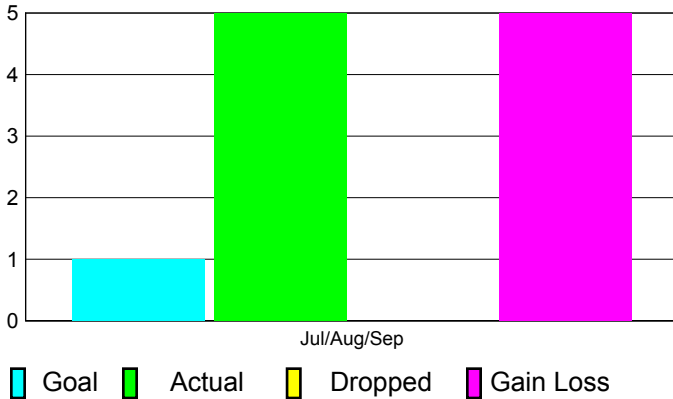

2012-2013 GMT Reports for District (or Undistricted) **District 321C1**

GMT: **VINOD KHANNA**

Location: **INDIA**

GMT CA: **6**

CLUBS

**Club Results
2012-2013**

**Clubs
2011-2012**

Month	New Club Goal	Actual New Clubs	Actual Dropped Clubs	Gain/Loss of Clubs	Gain/Loss of Clubs
Jul/Aug/Sep	1	5	0	5	2
Totals	1	5	0	5	2

Club Results 2012-2013

Goal, New, Dropped, Gain/Loss

Comparison of Club Gain/Loss

Current Year Compared to the Previous Year

YTD Status Quo Clubs 2012-2013

Status Quo Clubs Compared to Status Quo Members

MEMBERSHIP