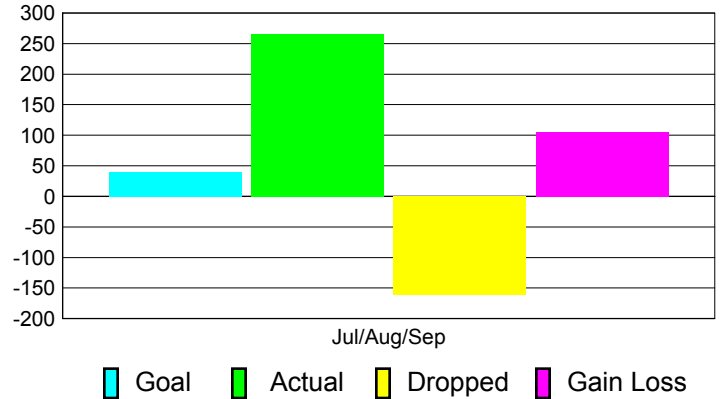

Membership Results 2012-2013

Goal, New, Dropped, Gain/Loss