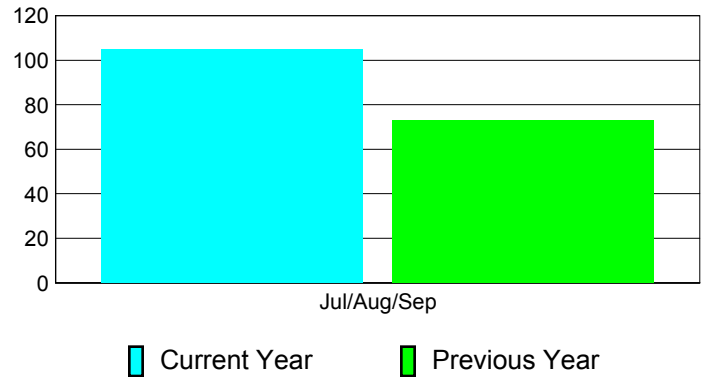

**Membership Results
2012-2013**

**Membership
2011-2012**

Month	Net Memb Goal	Actual New Memb	Actual Dropped Memb	Gain/Loss of Memb	Gain/Loss of Memb
Jul/Aug/Sep	40	266	-161	105	73
Totals	40	266	-161	105	73

Membership Results 2012-2013

Goal, New, Dropped, Gain/Loss

Comparison of Membership Gain/Loss

Current Year Compared to the Previous Year

Gender Comparison 2012-2013

Male Female