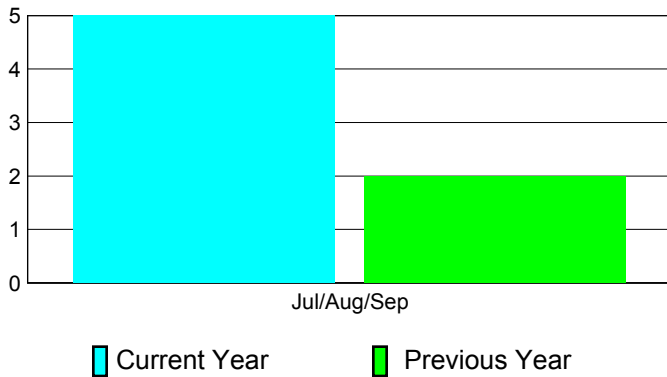

2012-2013 GMT Reports for District (or Undistricted) **District 321C1**

GMT: **VINOD KHANNA**

Location: **INDIA**

GMT CA: **6**

CLUBS

**Club Results
2012-2013**

**Clubs
2011-2012**

Month	New Club Goal	Actual New Clubs	Actual Dropped Clubs	Gain/Loss of Clubs	Gain/Loss of Clubs
Jul/Aug/Sep	1	5	0	5	2
Totals	1	5	0	5	2

Club Results 2012-2013

Goal, New, Dropped, Gain/Loss

Comparison of Club Gain/Loss

Current Year Compared to the Previous Year

YTD Status Quo Clubs 2012-2013

Status Quo Clubs Compared to Status Quo Members

MEMBERSHIP