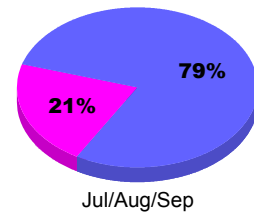

**Membership Results
2012-2013**

**Membership
2011-2012**

Month	Net Memb Goal	Actual New Memb	Actual Dropped Memb	Gain/Loss of Memb	Gain/Loss of Memb
Jul/Aug/Sep	40	266	-161	105	73
Totals	40	266	-161	105	73

Membership Results 2012-2013

Goal, New, Dropped, Gain/Loss

Comparison of Membership Gain/Loss

Current Year Compared to the Previous Year

Gender Comparison 2012-2013

Male Female